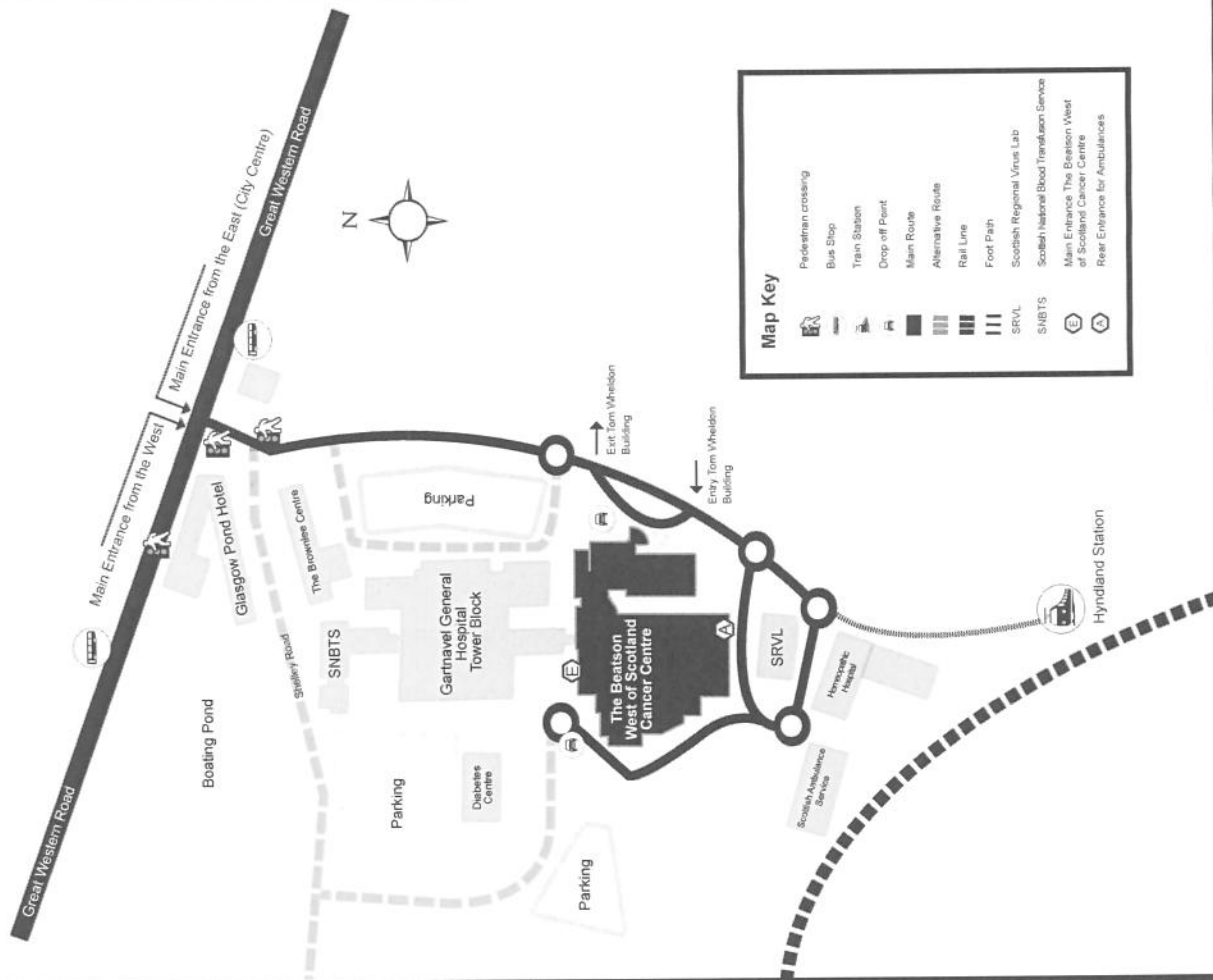

Gartnavel Hospitals
The Beatson West of Scotland Cancer Centre

Map Key

- Pedestrian crossing
- Bus Stop
- Train Station
- Drop off Point
- Main Route
- Alternative Route
- Rail Line
- Foot Path
- SRVL
- SNBTS
- Scottish Regional Virus Lab
- Scottish National Blood Transfusion Service
- Main Entrance The Beatson West of Scotland Cancer Centre
- Rear Entrance for Ambulances